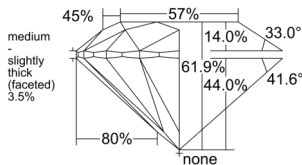

GIA®

FACSIMILE

GIA REPORT 2546134754

Verify this report at GIA.edu

GIA NATURAL DIAMOND DOSSIER®

December 02, 2025
GIA Report Number 2546134754
Shape and Cutting Style ..... Round Brilliant
Measurements ..... 4.47 - 4.50 x 2.78 mm

GRADING RESULTS

Carat Weight ..... 0.34 carat
Color Grade ..... D
Clarity Grade VS1
Cut Grade ..... Excellent

ADDITIONAL GRADING INFORMATION

Polish ..... Excellent
Symmetry ..... Excellent
Fluorescence ..... None
Clarity Characteristics..... Crystal, Feather, Pinpoint, Cloud
Inscription(s): GIA 2546134754

PROPORTIONS

Profile to actual proportions

GRADING SCALES

GIA COLOR SCALE

COLORESS	D
	E
	F
	G
	H
	I
	J
NEAR COLORESS	K
	L
FANIT	M
	N
	O
	P
VERY LIGHT	Q
	R
	S
	T
	U
	V
LIGHT	W
	X
	Y
	Z

GIA CLARITY SCALE

VERY VERY SLIGHTLY INCLUDED	FLAWLESS
	INTERNALLY FLAWLESS
VERY SLIGHTLY INCLUDED	VVS₁
	VVS₂
SLIGHTLY INCLUDED	VS₁
	VS₂
INCLUDED	SI₁
	SI₂
	I₁
	I₂
	I₃

GIA CUT SCALE

EXCELLENT
VERY GOOD
GOOD
FAIR
POOR