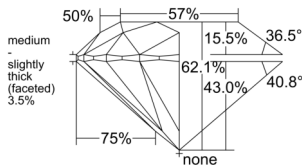

GIA®

FACSIMILE

GIA REPORT 2546168043

Verify this report at GIA.edu

GIA NATURAL DIAMOND DOSSIER®

December 08, 2025
GIA Report Number 2546168043
Shape and Cutting Style ..... Round Brilliant
Measurements ..... 4.74 - 4.77 x 2.95 mm

GRADING RESULTS

Carat Weight ..... 0.41 carat
Color Grade ..... E
Clarity Grade S11
Cut Grade ..... Excellent

ADDITIONAL GRADING INFORMATION

Polish ..... Excellent
Symmetry ..... Excellent
Fluorescence ..... None
Clarity Characteristics ..... Crystal
Inscription(s): GIA 2546168043

PROPORTIONS

Profile to actual proportions