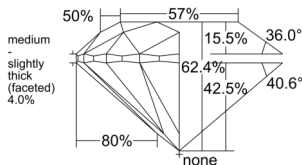

GIA®

FACSIMILE

GIA REPORT 2546169893

Verify this report at GIA.edu

GIA NATURAL DIAMOND DOSSIER®

December 05, 2025
GIA Report Number 2546169893
Shape and Cutting Style ..... Round Brilliant
Measurements ..... 6.11 - 6.16 x 3.83 mm

GRADING RESULTS

Carat Weight ..... 0.90 carat
Color Grade ..... K
Clarity Grade VS1
Cut Grade ..... Excellent

ADDITIONAL GRADING INFORMATION

Polish ..... Excellent
Symmetry ..... Excellent
Fluorescence ..... None
Clarity Characteristics..... Crystal, Cloud, Feather, Pinpoint
Inscription(s): GIA 2546169893

PROPORTIONS

Profile to actual proportions