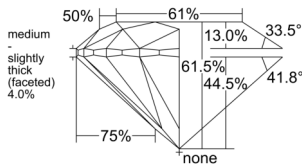

GIA®

FACSIMILE

GIA NATURAL DIAMOND DOSSIER®

December 09, 2025
GIA Report Number 2546186254
Shape and Cutting Style ..... Round Brilliant
Measurements ..... 5.39 - 5.42 x 3.33 mm

GRADING RESULTS

Carat Weight ..... 0.60 carat
Color Grade I
Clarity Grade VS1
Cut Grade ..... Excellent

ADDITIONAL GRADING INFORMATION

Polish ..... Excellent
Symmetry ..... Excellent
Fluorescence ..... None
Clarity Characteristics..... Crystal, Cloud, Needle, Pinpoint
Inspection(s): GIA 2546186254

GIA REPORT 2546186254

Verify this report at GIA.edu

PROPORTIONS

Profile to actual proportions