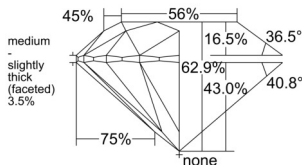

GIA®

FACSIMILE

GIA REPORT 2546193845

Verify this report at GIA.edu

GIA NATURAL DIAMOND DOSSIER®

December 09, 2025
GIA Report Number 2546193845
Shape and Cutting Style ..... Round Brilliant
Measurements ..... 5.63 - 5.66 x 3.55 mm

GRADING RESULTS

Carat Weight ..... 0.70 carat
Color Grade I
Clarity Grade VS2
Cut Grade ..... Excellent

ADDITIONAL GRADING INFORMATION

Polish ..... Excellent
Symmetry ..... Very Good
Fluorescence ..... Faint
Clarity Characteristics ..... Crystal, Indented Natural
Inscription(s): GIA 2546193845

PROPORTIONS

GRADING SCALES

GIA COLOR SCALE	GIA CLARITY SCALE	GIA CUT SCALE	
D	FLAWLESS	EXCELLENT	
E	INTERNALLY FLAWLESS		
F		VVS₁	VERY GOOD
G	VVS₂		
H	VS₁	GOOD	
I	VS₂		
J	SI₁	FAIR	
K	SI₂		
L	I₁	POOR	
M	I₂		
N	I₃		
O			
P			
Q			
R			
S			
T			
U			
V			
W			
X			
Y			
Z