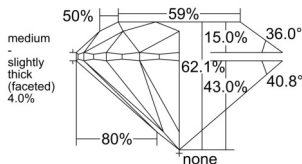

GIA®

FACSIMILE

GIA REPORT 2546198671

Verify this report at GIA.edu

GIA NATURAL DIAMOND DOSSIER®

December 09, 2025
GIA Report Number 2546198671
Shape and Cutting Style ..... Round Brilliant
Measurements ..... 4.47 - 4.49 x 2.78 mm

GRADING RESULTS

Carat Weight ..... 0.35 carat
Color Grade ..... H
Clarity Grade VS1
Cut Grade ..... Excellent

ADDITIONAL GRADING INFORMATION

Polish ..... Excellent
Symmetry ..... Excellent
Fluorescence ..... None
Clarity Characteristics ..... Cloud, Crystal
Inscription(s): GIA 2546198671

PROPORTIONS

GRADING SCALES

GIA COLOR SCALE

COLOREDNESS	D
	E
	F
	G
	H
	I
	J
NEAR COLORLESS	K
	L
FADING	M
	N
	O
	P
	Q
VERY LIGHT	R
	S
	T
	U
	V
	W
	X
	Y
LIGHT	Z

GIA CLARITY SCALE

VERY VERY SLIGHTLY INCLUDED	FLAWLESS
	INTERNALLY FLAWLESS
VERY SLIGHTLY INCLUDED	VVS₁
	VVS₂
SLIGHTLY INCLUDED	VS₁
	VS₂
INCLUDED	SI₁
	SI₂
	I₁
	I₂
	I₃

GIA CUT SCALE

EXCELLENT
VERY GOOD
GOOD
FAIR
POOR