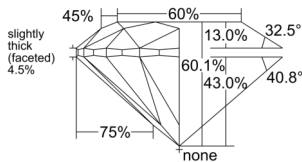

GIA®

FACSIMILE

GIA NATURAL DIAMOND DOSSIER®

December 16, 2025
GIA Report Number 2546235504
Shape and Cutting Style ..... Round Brilliant
Measurements ..... 4.90 - 4.93 x 2.95 mm

GRADING RESULTS

Carat Weight ..... 0.44 carat
Color Grade ..... F
Clarity Grade VS1
Cut Grade ..... Excellent

ADDITIONAL GRADING INFORMATION

Polish ..... Excellent
Symmetry ..... Excellent
Fluorescence ..... None
Clarity Characteristics ..... Crystal, Needle, Pinpoint
Inscription(s): GIA 2546235504

GIA REPORT 2546235504

Verify this report at GIA.edu

PROPORTIONS

Profile to actual proportions