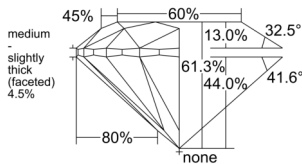

GIA®

FACSIMILE

GIA REPORT 2546246263

Verify this report at GIA.edu

GIA NATURAL DIAMOND DOSSIER®

December 17, 2025
GIA Report Number 2546246263
Shape and Cutting Style ..... Round Brilliant
Measurements ..... 4.61 - 4.64 x 2.84 mm

GRADING RESULTS

Carat Weight ..... 0.37 carat
Color Grade ..... F
Clarity Grade VVS1
Cut Grade ..... Excellent

ADDITIONAL GRADING INFORMATION

Polish ..... Excellent
Symmetry ..... Excellent
Fluorescence ..... None
Clarity Characteristics ..... Pinpoint, Feather
Inscription(s): GIA 2546246263

PROPORTIONS

Profile to actual proportions