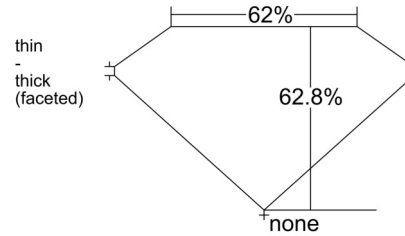

PROPORTIONS

Profile not to actual proportions