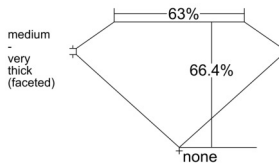

GIA®

FACSIMILE

GIA REPORT 2546287521

Verify this report at GIA.edu

GIA NATURAL DIAMOND DOSSIER®

December 23, 2025
GIA Report Number 2546287521
Shape and Cutting Style ..... Oval Brilliant
Measurements ..... 6.92 x 5.09 x 3.38 mm

GRADING RESULTS

Carat Weight ..... 0.80 carat
Color Grade ..... F
Clarity Grade VS1

ADDITIONAL GRADING INFORMATION

Polish ..... Excellent
Symmetry ..... Very Good
Fluorescence ..... Faint
Clarity Characteristics.... Crystal, Cloud, Indented Natural, Needle
Inscription(s): GIA 2546287521

PROPORTIONS

Profile not to actual proportions

GRADING SCALES

GIA COLOR SCALE		GIA CLARITY SCALE			
COLORLESS	D	VERY VERY SLIGHTLY INCLUDED	FLAWLESS		
	E		INTERNALLY FLAWLESS		
	F	VERY SLIGHTLY INCLUDED	VS₁		
	G		VS₂		
	H		VS₁		
	NEAR COLORLESS	I	SLIGHTLY INCLUDED	VS₂	
		J		SI₁	
		FAINT	K	INCLUDED	SI₂
			L		I₁
			M		I₂
VERT LIGHT	N	INCLUDED	I₃		
	O				
	P				
	Q				
	R				
	S				
	T				
LIGHT	U				
	V				
	W				
	X				
Y					
Z