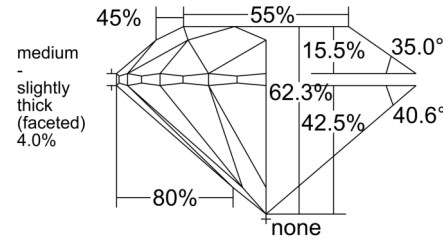

GIA NATURAL DIAMOND GRADING REPORT

December 25, 2025

GIA Report Number 2546304106

Shape and Cutting Style Round Brilliant

Measurements 6.37 - 6.39 x 3.97 mm

GRADING RESULTS

Carat Weight 1.00 carat

Color Grade H

Clarity Grade SI1

Cut Grade Excellent

ADDITIONAL GRADING INFORMATION

Polish Excellent

Symmetry Excellent

Fluorescence Faint

Inscription(s): GIA 2546304106

Comments: Additional clouds are not shown. Pinpoints are not shown.

PROPORTIONS

Profile to actual proportions

CLARITY CHARACTERISTICS

KEY TO SYMBOLS*

-  Cloud
-  Crystal
-  Feather
-  Indented Natural
-  Needle

* Red symbols denote internal characteristics (inclusions). Green or black symbols denote external characteristics (blemishes). Diagram is an approximate representation of the diamond, and symbols shown indicate type, position, and approximate size of clarity characteristics. All clarity characteristics may not be shown. Details of finish are not shown.