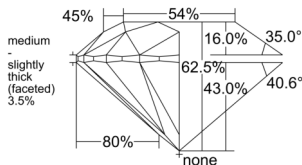

GIA®

FACSIMILE

GIA REPORT 2546333945

Verify this report at GIA.edu

GIA NATURAL DIAMOND DOSSIER®

December 29, 2025
GIA Report Number 2546333945
Shape and Cutting Style ..... Round Brilliant
Measurements ..... 6.14 - 6.19 x 3.85 mm

GRADING RESULTS

Carat Weight ..... 0.90 carat
Color Grade ..... K
Clarity Grade VVS1
Cut Grade ..... Excellent

ADDITIONAL GRADING INFORMATION

Polish ..... Excellent
Symmetry ..... Excellent
Fluorescence ..... None
Clarity Characteristics ..... Pinpoint
Inscription(s): GIA 2546333945

PROPORTIONS

GRADING SCALES

GIA COLOR SCALE

COLORLESS	D
	E
	F
	G
	H
	I
	J
NEAR COLORLESS	K
	L
Faint	M
	N
	O
	P
Very Light	Q
	R
	S
	T
	U
	V
Light	W
	X
	Y
	Z

GIA CLARITY SCALE

FLAWLESS	INTERNAL FLAWLESS	
		FLAWLESS
VERY VERY SLIGHTLY INCLUDED	VVS₁	
	VVS₂	
VERY SLIGHTLY INCLUDED	VS₁	
	VS₂	
SLIGHTLY INCLUDED	SI₁	
	SI₂	
INCLUDED	I₁	
	I₂	
	I₃	

GIA CUT SCALE

EXCELLENT
VERY GOOD
GOOD
FAIR
POOR