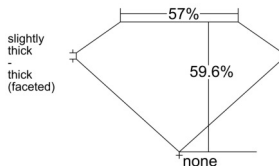

GIA®

FACSIMILE

GIA REPORT 2546365326

Verify this report at GIA.edu

GIA NATURAL DIAMOND DOSSIER®

January 02, 2026
GIA Report Number 2546365326
Shape and Cutting Style ..... Heart Brilliant
Measurements ..... 5.95 x 6.80 x 4.05 mm

GRADING RESULTS

Carat Weight ..... 0.92 carat
Color Grade ..... F
Clarity Grade VS1

ADDITIONAL GRADING INFORMATION

Polish ..... Excellent
Symmetry ..... Excellent
Fluorescence ..... None
Clarity Characteristics ..... Feather, Pinpoint
Inscription(s): GIA 2546365326

PROPORTIONS

Profile not to actual proportions

GRADING SCALES

GIA COLOR SCALE		GIA CLARITY SCALE			
COLORLESS	D	VERY VERY SLIGHTLY INCLUDED	FLAWLESS		
	E		INTERNALLY FLAWLESS		
	F	VERY SLIGHTLY INCLUDED	VS₁		
	G		VS₂		
	H		VS₁		
	NEAR COLORLESS	I	SLIGHTLY INCLUDED	SI₁	
		J		SI₂	
		FAINT	K	INCLUDED	I₁
			L		I₂
			M		I₃
VERT LIGHT	N				
	O				
	P				
	Q				
	R				
	S				
	T				
LIGHT	U				
	V				
	W				
	X				
Y					
Z