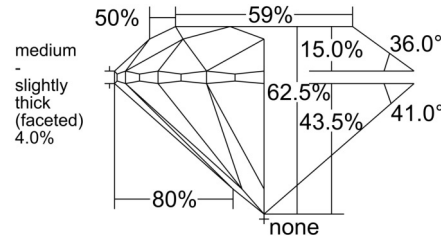

GIA NATURAL DIAMOND GRADING REPORT

January 13, 2026  
 GIA Report Number ..... 2546434724  
 Shape and Cutting Style ..... Round Brilliant  
 Measurements ..... 8.00 - 8.05 x 5.01 mm

GRADING RESULTS

Carat Weight ..... 2.01 carat  
 Color Grade ..... G  
 Clarity Grade ..... SI1  
 Cut Grade ..... Excellent

PROPORTIONS

Profile to actual proportions

CLARITY CHARACTERISTICS

KEY TO SYMBOLS\*

- Crystal
- ☉ Cloud
- ~ Feather
- \\ Needle

\* Red symbols denote internal characteristics (inclusions). Green or black symbols denote external characteristics (blemishes). Diagram is an approximate representation of the diamond, and symbols shown indicate type, position, and approximate size of clarity characteristics. All clarity characteristics may not be shown. Details of finish are not shown.