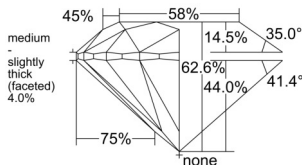

GIA®

FACSIMILE

GIA REPORT 2546481591

Verify this report at GIA.edu

GIA NATURAL DIAMOND DOSSIER®

January 22, 2026
GIA Report Number 2546481591
Shape and Cutting Style ..... Round Brilliant
Measurements ..... 4.92 - 4.94 x 3.09 mm

GRADING RESULTS

Carat Weight ..... 0.46 carat
Color Grade ..... H
Clarity Grade VS1
Cut Grade ..... Excellent

ADDITIONAL GRADING INFORMATION

Polish ..... Excellent
Symmetry ..... Excellent
Fluorescence ..... None
Clarity Characteristics ..... Cloud
Inscription(s): GIA 2546481591

PROPORTIONS

Profile to actual proportions