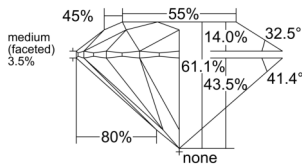

GIA®

FACSIMILE

GIA REPORT 2546497152

Verify this report at GIA.edu

GIA NATURAL DIAMOND DOSSIER®

January 23, 2026
GIA Report Number 2546497152
Shape and Cutting Style ..... Round Brilliant
Measurements ..... 3.74 - 3.76 x 2.29 mm

GRADING RESULTS

Carat Weight ..... 0.19 carat
Color Grade I
Clarity Grade VS1
Cut Grade ..... Excellent

ADDITIONAL GRADING INFORMATION

Polish ..... Excellent
Symmetry ..... Excellent
Fluorescence ..... Faint
Clarity Characteristics ..... Feather
Inscription(s): GIA 2546497152

PROPORTIONS

Profile to actual proportions