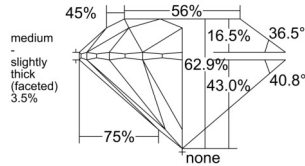

GIA®

FACSIMILE

GIA REPORT 2546523946

Verify this report at GIA.edu

GIA NATURAL DIAMOND DOSSIER®

January 28, 2026
GIA Report Number 2546523946
Shape and Cutting Style ..... Round Brilliant
Measurements ..... 4.74 - 4.77 x 2.99 mm

GRADING RESULTS

Carat Weight ..... 0.42 carat
Color Grade ..... D
Clarity Grade VS1
Cut Grade ..... Excellent

ADDITIONAL GRADING INFORMATION

Polish ..... Excellent
Symmetry ..... Excellent
Fluorescence ..... None
Clarity Characteristics..... Crystal, Needle, Pinpoint
Inscription(s): GIA 2546523946

PROPORTIONS

Profile to actual proportions