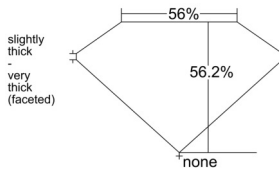

GIA®

FACSIMILE

GIA REPORT 2546532366

Verify this report at GIA.edu

GIA NATURAL DIAMOND DOSSIER®

January 29, 2026
GIA Report Number 2546532366
Shape and Cutting Style ..... Heart Brilliant
Measurements ..... 5.45 x 5.87 x 3.30 mm

GRADING RESULTS

Carat Weight ..... 0.62 carat
Color Grade ..... E
Clarity Grade VS2

ADDITIONAL GRADING INFORMATION

Polish ..... Excellent
Symmetry ..... Excellent
Fluorescence ..... None
Clarity Characteristics..... Crystal, Cloud, Feather
Inscription(s): GIA 2546532366

PROPORTIONS

Profile not to actual proportions

GRADING SCALES

GIA COLOR SCALE		GIA CLARITY SCALE		
NEAR COLORLESS	D	VERY VERY SLIGHTLY INCLUDED	FLAWLESS	
	E		INTERNALLY FLAWLESS	
	F	VERY SLIGHTLY INCLUDED	VVS₁	
	G		VVS₂	
	H		VS₁	
	FAINT	I	SLIGHTLY INCLUDED	VS₂
		J		SI₁
		K	INCLUDED	SI₂
		L		I₁
		M		I₂
LIGHT	N		I₃	
	O			
	P			
	Q			
	R