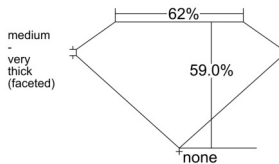

GIA®

FACSIMILE

GIA REPORT 2546551748

Verify this report at GIA.edu

GIA NATURAL DIAMOND DOSSIER®

January 31, 2026
GIA Report Number 2546551748
Shape and Cutting Style ..... Heart Brilliant
Measurements ..... 5.01 x 5.45 x 3.22 mm

GRADING RESULTS

Carat Weight ..... 0.50 carat
Color Grade ..... E
Clarity Grade VS1

ADDITIONAL GRADING INFORMATION

Polish ..... Excellent
Symmetry ..... Very Good
Fluorescence ..... Medium Blue
Clarity Characteristics ..... Feather, Pinpoint
Inscription(s): GIA 2546551748

PROPORTIONS

Profile not to actual proportions

GRADING SCALES

GIA COLOR SCALE		GIA CLARITY SCALE			
COLORLESS	D	VERY VERY SLIGHTLY INCLUDED	FLAWLESS		
	E		INTERNALLY FLAWLESS		
	F		VVS₁		
	NEAR COLORLESS	G	VERY SLIGHTLY INCLUDED	VVS₂	
		H		VS₁	
		FANT	I	SLIGHTLY INCLUDED	VS₂
			J		SI₁
	LIGHT	K	INCLUDED	SI₂	
		L		I₁	
		M		I₂	
VERT LIGHT		N	INCLUDED	I₃	
		O			
		P			
LIGHT		Q			
		R			
	S				
	T				
	U				
	V				
	W				
	X				
	Y				
	Z