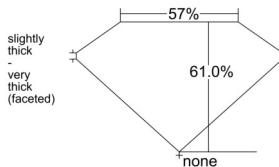

GIA®

FACSIMILE

GIA REPORT 2546572294

Verify this report at GIA.edu

GIA NATURAL DIAMOND DOSSIER®

February 06, 2026
GIA Report Number 2546572294
Shape and Cutting Style ..... Heart Brilliant
Measurements ..... 4.39 x 5.01 x 3.05 mm

GRADING RESULTS

Carat Weight ..... 0.41 carat
Color Grade I
Clarity Grade VS2

ADDITIONAL GRADING INFORMATION

Polish ..... Excellent
Symmetry ..... Very Good
Fluorescence ..... None
Clarity Characteristics ..... Crystal, Feather
Inscription(s): GIA 2546572294

PROPORTIONS

Profile not to actual proportions

GRADING SCALES

GIA COLOR SCALE		GIA CLARITY SCALE			
COLORLESS	D	VERY VERY SLIGHTLY INCLUDED	FLAWLESS		
	E		INTERNALLY FLAWLESS		
	F	VERY SLIGHTLY INCLUDED	VVS₁		
	G		VVS₂		
	H		VS₁		
	NEAR COLORLESS	I	SLIGHTLY INCLUDED	VS₂	
		J		SI₁	
		FAINT	K	INCLUDED	SI₂
			L		I₁
			M		I₂
VERT LIGHT	N	LIGHT	I₃		
	O				
	P				
	Q				
	R