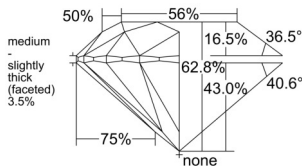

GIA®

FACSIMILE

GIA REPORT 2546572641

Verify this report at GIA.edu

GIA NATURAL DIAMOND DOSSIER®

February 03, 2026
GIA Report Number 2546572641
Shape and Cutting Style ..... Round Brilliant
Measurements ..... 4.70 - 4.72 x 2.96 mm

GRADING RESULTS

Carat Weight ..... 0.40 carat
Color Grade ..... D
Clarity Grade VVS1
Cut Grade ..... Excellent

ADDITIONAL GRADING INFORMATION

Polish ..... Excellent
Symmetry ..... Excellent
Fluorescence ..... None
Clarity Characteristics ..... Pinpoint
Inscription(s): GIA 2546572641

PROPORTIONS

GRADING SCALES

GIA COLOR SCALE

COLORESS	D
	E
	F
	G
	H
	I
	J
NEAR COLORESS	K
	L
FANIT	M
	N
	O
	P
VERY LIGHT	Q
	R
	S
	T
	U
	V
	W
	X
	Y
LIGHT	Z

GIA CLARITY SCALE

VERY VERY SLIGHTLY INCLUDED	FLAWLESS
	INTERNALLY FLAWLESS
VERY SLIGHTLY INCLUDED	VVS₁
	VVS₂
SLIGHTLY INCLUDED	VS₁
	VS₂
INCLUDED	SI₁
	SI₂
	I₁
	I₂
	I₃

GIA CUT SCALE

EXCELLENT
VERY GOOD
GOOD
FAIR
POOR