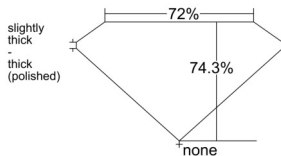

GIA®

FACSIMILE

GIA REPORT 2546578472

Verify this report at GIA.edu

GIA NATURAL DIAMOND DOSSIER®

February 04, 2026
GIA Report Number 2546578472
Shape and Cutting Style ..... Square Modified Brilliant
Measurements ..... 3.40 x 3.34 x 2.48 mm

GRADING RESULTS

Carat Weight ..... 0.23 carat
Color Grade ..... F
Clarity Grade VVS1

ADDITIONAL GRADING INFORMATION

Polish ..... Excellent
Symmetry ..... Very Good
Fluorescence ..... None
Clarity Characteristics ..... Feather
Inscription(s): GIA 2546578472

PROPORTIONS

Profile not to actual proportions

GRADING SCALES

GIA COLOR SCALE		GIA CLARITY SCALE			
COLORLESS	D	VERY VERY SLIGHTLY INCLUDED	FLAWLESS		
	E		INTERNALLY FLAWLESS		
	F		VVS₁		
	NEAR COLORLESS	G	VERY SLIGHTLY INCLUDED	VVS₂	
		H		VS₁	
		FAINT	I	SLIGHTLY INCLUDED	VS₂
			J		SI₁
			K		SI₂
	LIGHT	L	INCLUDED	I₁	
		M		I₂	
N		I₃			
O					
P					
Q					
R					
S