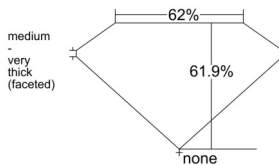

GIA®

FACSIMILE

GIA REPORT 2546632838

Verify this report at GIA.edu

GIA NATURAL DIAMOND DOSSIER®

February 12, 2026
GIA Report Number 2546632838
Shape and Cutting Style ..... Heart Brilliant
Measurements ..... 5.45 x 6.12 x 3.79 mm

GRADING RESULTS

Carat Weight ..... 0.70 carat
Color Grade ..... G
Clarity Grade VVS1

ADDITIONAL GRADING INFORMATION

Polish ..... Excellent
Symmetry ..... Very Good
Fluorescence ..... None
Clarity Characteristics ..... Pinpoint, Feather
Inscription(s): GIA 2546632838

PROPORTIONS

Profile not to actual proportions

GRADING SCALES

GIA COLOR SCALE		GIA CLARITY SCALE			
COLORLESS	D	VERY VERY SLIGHTLY INCLUDED	FLAWLESS		
	E		INTERNALLY FLAWLESS		
	F		VVS₁		
	NEAR COLORLESS	G	VERY SLIGHTLY INCLUDED	VVS₂	
		H		VS₁	
		FANT	I	SLIGHTLY INCLUDED	VS₂
			J		SI₁
			K	SI₂	
	LIGHT	L	INCLUDED	I₁	
		M		I₂	
N		I₃			
O					
P					
Q					
R