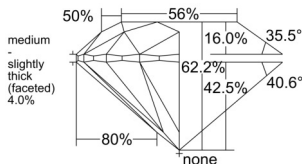

GIA®

FACSIMILE

GIA REPORT 2546752634

Verify this report at GIA.edu

GIA NATURAL DIAMOND DOSSIER®

March 06, 2026
GIA Report Number 2546752634
Shape and Cutting Style ..... Round Brilliant
Measurements ..... 4.33 - 4.34 x 2.70 mm

GRADING RESULTS

Carat Weight ..... 0.31 carat
Color Grade ..... J
Clarity Grade VS1
Cut Grade ..... Excellent

ADDITIONAL GRADING INFORMATION

Polish ..... Excellent
Symmetry ..... Excellent
Fluorescence ..... None
Clarity Characteristics..... Crystal, Feather, Pinpoint
Inscription(s): GIA 2546752634

PROPORTIONS

GRADING SCALES

GIA COLOR SCALE

COLORLESS	D
	E
	F
	G
	H
	I
	J
NEAR COLORLESS	K
	L
FAIN	M
	N
	O
	P
VERY LIGHT	Q
	R
	S
	T
	U
	V
	W
	X
	Y
LIGHT	Z

GIA CLARITY SCALE

FLAWLESS	INTERNAL FLAWLESS	
		FLAWLESS
VERY VERY SLIGHTLY INCLUDED	VVS₁	
	VVS₂	
VERY SLIGHTLY INCLUDED	VS₁	
	VS₂	
SLIGHTLY INCLUDED	SI₁	
	SI₂	
INCLUDED	I₁	
	I₂	
	I₃	

GIA CUT SCALE

EXCELLENT	
	VERY GOOD
GOOD	
FAIR	
POOR