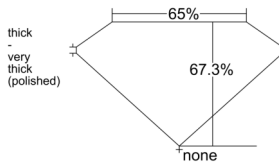

GIA®

FACSIMILE

GIA REPORT 2546757981

Verify this report at GIA.edu

GIA NATURAL DIAMOND DOSSIER®

March 06, 2026
GIA Report Number 2546757981
Shape and Cutting Style ..... Square Emerald Cut
Measurements ..... 4.96 x 4.86 x 3.27 mm

GRADING RESULTS

Carat Weight ..... 0.70 carat
Color Grade ..... G
Clarity Grade VS1

ADDITIONAL GRADING INFORMATION

Polish ..... Excellent
Symmetry ..... Excellent
Fluorescence ..... None
Clarity Characteristics ..... Crystal
Inscription(s): GIA 2546757981

PROPORTIONS

Profile not to actual proportions

GRADING SCALES

GIA COLOR SCALE		GIA CLARITY SCALE			
COLORLESS	D	VERY VERY SLIGHTLY INCLUDED	FLAWLESS		
	E		INTERNALLY FLAWLESS		
	F		VVS₁		
	NEAR COLORLESS	G	VERY SLIGHTLY INCLUDED	VVS₂	
		H		VS₁	
		FAINT	I	SLIGHTLY INCLUDED	VS₂
			J		SI₁
	K		SI₂		
	VERT LIGHT		L	INCLUDED	I₁
			M		I₂
N			I₃		
O					
P					
Q					
R					
LIGHT	S				
	T				
	U				
	V				
	W				
	X				
Y					
Z