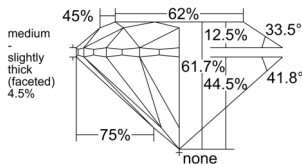

GIA®

FACSIMILE

GIA NATURAL DIAMOND DOSSIER®

March 06, 2026
GIA Report Number 2546758881
Shape and Cutting Style ..... Round Brilliant
Measurements ..... 5.37 - 5.41 x 3.33 mm

GRADING RESULTS

Carat Weight ..... 0.60 carat
Color Grade ..... H
Clarity Grade VS2
Cut Grade ..... Excellent

ADDITIONAL GRADING INFORMATION

Polish ..... Excellent
Symmetry ..... Excellent
Fluorescence ..... None
Clarity Characteristics ..... Crystal
Inscription(s): GIA 2546758881

GIA REPORT 2546758881

Verify this report at GIA.edu

PROPORTIONS

Profile to actual proportions