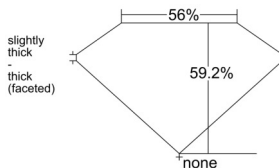

GIA®

FACSIMILE

GIA REPORT 2546766820

Verify this report at GIA.edu

GIA NATURAL DIAMOND DOSSIER®

March 10, 2026
GIA Report Number **2546766820**
Shape and Cutting Style ..... **Heart Brilliant**
Measurements ..... **5.81 x 6.69 x 3.96 mm**

GRADING RESULTS

Carat Weight ..... **0.91 carat**
Color Grade ..... **H**
Clarity Grade **VS2**

ADDITIONAL GRADING INFORMATION

Polish ..... **Excellent**
Symmetry ..... **Very Good**
Fluorescence ..... **None**
Clarity Characteristics ..... **Feather**
Inscription(s): GIA 2546766820

PROPORTIONS

Profile not to actual proportions

GRADING SCALES

GIA COLOR SCALE		GIA CLARITY SCALE			
COLORLESS	D	VERY VERY SLIGHTLY INCLUDED	FLAWLESS		
	E		INTERNALLY FLAWLESS		
	F	VERY SLIGHTLY INCLUDED	VVS₁		
	G		VVS₂		
	H		VS₁		
	NEAR COLORLESS	I	SLIGHTLY INCLUDED	VS₂	
		J		SI₁	
		FAINT	K	INCLUDED	SI₂
			L		I₁
			M		I₂
VERT LIGHT			N	INCLUDED	I₃
			O		
			P		
	Q				
LIGHT	R				
	S				
	T				
	U				
	V				
	Z