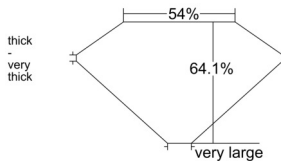

GIA®

FACSIMILE

GIA REPORT 2546767243

Verify this report at GIA.edu

GIA NATURAL DIAMOND DOSSIER®

March 11, 2026
GIA Report Number 2546767243
Shape and Cutting Style ..... Old Mine Brilliant
Measurements ..... 5.80 x 5.35 x 3.43 mm

GRADING RESULTS

Carat Weight ..... 0.84 carat
Color Grade I
Clarity Grade VVS1

ADDITIONAL GRADING INFORMATION

Polish ..... Very Good
Symmetry ..... Excellent
Fluorescence ..... None
Clarity Characteristics ..... Pinpoint, Feather, Cavity
Inscription(s): GIA 2546767243

PROPORTIONS

Profile not to actual proportions

GRADING SCALES

GIA COLOR SCALE		GIA CLARITY SCALE			
COLORLESS	D	VERY VERY SLIGHTLY INCLUDED	FLAWLESS		
	E		INTERNALLY FLAWLESS		
	F	VERY SLIGHTLY INCLUDED	VVS₁		
	G		VVS₂		
	H		VS₁		
	NEAR COLORLESS	I	SLIGHTLY INCLUDED	VS₂	
		J		SI₁	
		FAINT	K	INCLUDED	SI₂
			L		I₁
			M		I₂
VERT LIGHT	N	INCLUDED	I₃		
	O				
	P				
	Q				
	R				
LIGHT	S				
	T				
	U				
	V				
	W				
	X				
	Y				
	Z