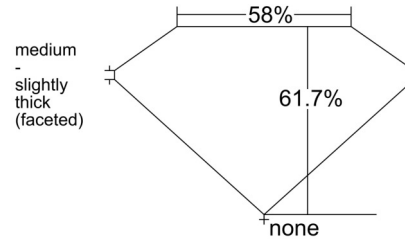

GIA NATURAL DIAMOND GRADING REPORT

March 10, 2026
GIA Report Number 2546770113
Shape and Cutting Style Pear Brilliant
Measurements 9.76 x 6.01 x 3.71 mm

GRADING RESULTS

Carat Weight 1.26 carat
Color Grade J
Clarity Grade SI1

Profile not to actual proportions

CLARITY CHARACTERISTICS

KEY TO SYMBOLS*

- Cloud
- Feather
- Crystal
- Needle

* Red symbols denote internal characteristics (inclusions). Green or black symbols denote external characteristics (blemishes). Diagram is an approximate representation of the diamond, and symbols shown indicate type, position, and approximate size of clarity characteristics. All clarity characteristics may not be shown. Details of finish are not shown.