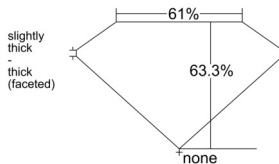

GIA®

FACSIMILE

GIA REPORT 2546784256

Verify this report at GIA.edu

GIA NATURAL DIAMOND DOSSIER®

March 11, 2026
GIA Report Number 2546784256
Shape and Cutting Style ..... Marquise Brilliant
Measurements ..... 7.99 x 4.16 x 2.63 mm

GRADING RESULTS

Carat Weight ..... 0.50 carat
Color Grade ..... G
Clarity Grade VS2

ADDITIONAL GRADING INFORMATION

Polish ..... Excellent
Symmetry ..... Very Good
Fluorescence ..... Medium Yellow
Clarity Characteristics ..... Crystal, Cloud, Feather
Inscription(s): GIA 2546784256

PROPORTIONS

Profile not to actual proportions

GRADING SCALES

GIA COLOR SCALE		GIA CLARITY SCALE			
COLORLESS	D	VERY VERY SLIGHTLY INCLUDED	FLAWLESS		
	E		INTERNALLY FLAWLESS		
	F	VERY SLIGHTLY INCLUDED	VVS₁		
	G		VVS₂		
	H		VS₁		
	NEAR COLORLESS	I	SLIGHTLY INCLUDED	VS₂	
		J		SI₁	
		FAINT	K	INCLUDED	SI₂
			L		I₁
			M		I₂
VERT LIGHT	N	LIGHT	I₃		
	O				
	P				
	Q				
	R