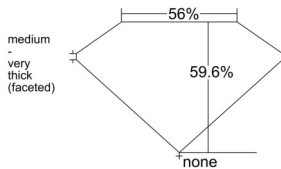

GIA®

FACSIMILE

GIA REPORT 2546794688

Verify this report at GIA.edu

GIA NATURAL DIAMOND DOSSIER®

March 12, 2026
GIA Report Number 2546794688
Shape and Cutting Style ..... Heart Brilliant
Measurements ..... 5.21 x 5.79 x 3.45 mm

GRADING RESULTS

Carat Weight ..... 0.60 carat
Color Grade ..... E
Clarity Grade VVS1

ADDITIONAL GRADING INFORMATION

Polish ..... Excellent
Symmetry ..... Excellent
Fluorescence ..... Faint
Clarity Characteristics..... Pinpoint, Indented Natural
Inscription(s): GIA 2546794688

PROPORTIONS

Profile not to actual proportions

GRADING SCALES

GIA COLOR SCALE		GIA CLARITY SCALE			
COLORLESS	D	VERY VERY SLIGHTLY INCLUDED	FLAWLESS		
	E		INTERNALLY FLAWLESS		
	F	VERY SLIGHTLY INCLUDED	VVS₁		
	G		VVS₂		
	H		VS₁		
	NEAR COLORLESS	I	SLIGHTLY INCLUDED	VS₂	
		J		SI₁	
		FAINT	K	INCLUDED	SI₂
			L		I₁
			M		I₂
VERT LIGHT	N	LIGHT	I₃		
	O				
	P				
	Q				
	R