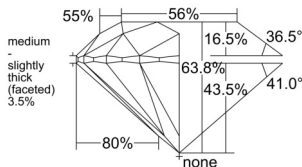

GIA®

FACSIMILE

GIA REPORT 2546808776

Verify this report at GIA.edu

GIA NATURAL DIAMOND DOSSIER®

March 16, 2026
GIA Report Number 2546808776
Shape and Cutting Style ..... Round Brilliant
Measurements ..... 5.55 - 5.64 x 3.57 mm

GRADING RESULTS

Carat Weight ..... 0.70 carat
Color Grade ..... G
Clarity Grade VS1
Cut Grade ..... Excellent

ADDITIONAL GRADING INFORMATION

Polish ..... Excellent
Symmetry ..... Very Good
Fluorescence ..... None
Clarity Characteristics..... Crystal, Needle, Pinpoint
Inscription(s): GIA 2546808776

PROPORTIONS

GRADING SCALES

GIA COLOR SCALE

COLORLESS	D
	E
	F
	G
	H
	I
	J
NEAR COLORLESS	K
	L
FAIN	M
	N
	O
	P
VERY LIGHT	Q
	R
	S
	T
	U
	V
	W
	X
	Y
LIGHT	Z

GIA CLARITY SCALE

FLAWLESS	INTERNAL FLAWLESS	
		FLAWLESS
VERY VERY SLIGHTLY INCLUDED	VVS₁	
	VVS₂	
VERY SLIGHTLY INCLUDED	VS₁	
	VS₂	
SLIGHTLY INCLUDED	SI₁	
	SI₂	
INCLUDED	I₁	
	I₂	
	I₃	

GIA CUT SCALE

EXCELLENT
VERY GOOD
GOOD
FAIR
POOR