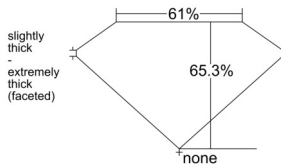

GIA®

FACSIMILE

GIA REPORT 2546853973

Verify this report at GIA.edu

GIA NATURAL DIAMOND DOSSIER®

March 19, 2026
GIA Report Number 2546853973
Shape and Cutting Style ..... Marquise Brilliant
Measurements ..... 7.52 x 4.07 x 2.66 mm

GRADING RESULTS

Carat Weight ..... 0.50 carat
Color Grade ..... D
Clarity Grade VS1

ADDITIONAL GRADING INFORMATION

Polish ..... Excellent
Symmetry ..... Very Good
Fluorescence ..... Faint
Clarity Characteristics ..... Crystal
Inscription(s): GIA 2546853973

PROPORTIONS

Profile not to actual proportions

GRADING SCALES

GIA COLOR SCALE		GIA CLARITY SCALE			
COLORLESS	D	VERY VERY SLIGHTLY INCLUDED	FLAWLESS		
	E		INTERNALLY FLAWLESS		
	F	VERY SLIGHTLY INCLUDED	VS₁		
	G		VS₂		
	H		VS₁		
	NEAR COLORLESS	I	SLIGHTLY INCLUDED	VS₂	
		J		SI₁	
		FAINT	K	INCLUDED	SI₂
			L		I₁
			M		I₂
VERT LIGHT	N	INCLUDED	I₃		
	O				
	P				
	Q				
	R				
LIGHT	S				
	T				
	U				
	V				
	W				
X					
Y					
Z