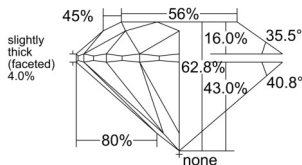

GIA®

FACSIMILE

GIA REPORT 2546858547

Verify this report at GIA.edu

GIA NATURAL DIAMOND DOSSIER®

March 23, 2026
GIA Report Number 2546858547
Shape and Cutting Style ..... Round Brilliant
Measurements ..... 4.71 - 4.74 x 2.97 mm

GRADING RESULTS

Carat Weight ..... 0.41 carat
Color Grade ..... J
Clarity Grade VS1
Cut Grade ..... Excellent

ADDITIONAL GRADING INFORMATION

Polish ..... Excellent
Symmetry ..... Excellent
Fluorescence ..... None
Clarity Characteristics ..... Cloud, Pinpoint
Inscription(s): GIA 2546858547

PROPORTIONS

Profile to actual proportions

GRADING SCALES

GIA COLOR SCALE

COLOREDNESS	D
	E
	F
	G
	H
	I
	J
NEAR COLORLESS	K
	L
FAIN	M
	N
	O
	P
VERY LIGHT	Q
	R
	S
	T
	U
	V
LIGHT	W
	X
	Y
	Z

GIA CLARITY SCALE

VERY VERY SLIGHTLY INCLUDED	FLAWLESS
	INTERNALLY FLAWLESS
VERY SLIGHTLY INCLUDED	VVS₁
	VVS₂
SLIGHTLY INCLUDED	VS₁
	VS₂
INCLUDED	SI₁
	SI₂
	I₁
	I₂
	I₃

GIA CUT SCALE

EXCELLENT
VERY GOOD
GOOD
FAIR
POOR