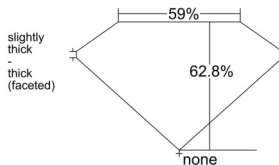

GIA®

FACSIMILE

GIA REPORT 2546898352

Verify this report at GIA.edu

GIA NATURAL DIAMOND DOSSIER®

April 01, 2026
GIA Report Number 2546898352
Shape and Cutting Style ..... Pear Brilliant
Measurements ..... 7.46 x 4.64 x 2.92 mm

GRADING RESULTS

Carat Weight ..... 0.60 carat
Color Grade ..... F
Clarity Grade VS2

ADDITIONAL GRADING INFORMATION

Polish ..... Excellent
Symmetry ..... Excellent
Fluorescence ..... None
Clarity Characteristics ..... Crystal
Inscription(s): GIA 2546898352

PROPORTIONS

Profile not to actual proportions

GRADING SCALES

GIA COLOR SCALE		GIA CLARITY SCALE			
COLORLESS	D	VERY VERY SLIGHTLY INCLUDED	FLAWLESS		
	E		INTERNALLY FLAWLESS		
	F	VERY SLIGHTLY INCLUDED	VVS₁		
	G		VVS₂		
	H		VS₁		
	NEAR COLORLESS	I	SLIGHTLY INCLUDED	VS₂	
		J		SI₁	
		FAINT	K	INCLUDED	SI₂
			L		I₁
			M		I₂
N			I₃		
VERT LIGHT	O	LIGHT			
	P				
	Q				
	R				
	S				
	T				
LIGHT	U				
	V				
	W				
	X				
Y					
Z