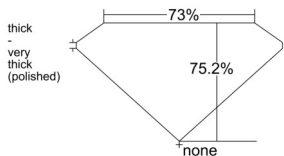

GIA®

FACSIMILE

GIA REPORT 2546899136

Verify this report at GIA.edu

GIA NATURAL DIAMOND DOSSIER®

March 26, 2026
GIA Report Number 2546899136
Shape and Cutting Style ..... Square Modified Brilliant
Measurements ..... 5.22 x 5.09 x 3.83 mm

GRADING RESULTS

Carat Weight ..... 0.91 carat
Color Grade I
Clarity Grade VS1

ADDITIONAL GRADING INFORMATION

Polish ..... Excellent
Symmetry ..... Very Good
Fluorescence ..... None
Clarity Characteristics..... Crystal, Cloud, Pinpoint
Inscription(s): GIA 2546899136

PROPORTIONS

Profile not to actual proportions

GRADING SCALES

GIA COLOR SCALE		GIA CLARITY SCALE			
COLORLESS	D	VERY VERY SLIGHTLY INCLUDED	FLAWLESS		
	E		INTERNALLY FLAWLESS		
	F		VVS₁		
	G		VVS₂		
	NEAR COLORLESS	H	VERY SLIGHTLY INCLUDED	VS₁	
		I		VS₂	
		FAINT	J	SLIGHTLY INCLUDED	SI₁
			K		SI₂
	L		I₁		
	VERT LIGHT		M	INCLUDED	I₂
N			I₃		
O					
LIGHT		P			
		Q			
		R			
	S				
	T				
	U				
	V				
	W				
	X				
	Y				
	Z