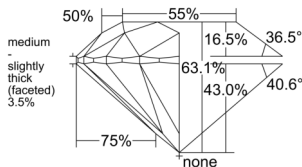

GIA®

FACSIMILE

GIA REPORT 2546907106

Verify this report at GIA.edu

GIA NATURAL DIAMOND DOSSIER®

March 26, 2026
GIA Report Number 2546907106
Shape and Cutting Style ..... Round Brilliant
Measurements ..... 5.20 - 5.24 x 3.29 mm

GRADING RESULTS

Carat Weight ..... 0.55 carat
Color Grade I
Clarity Grade VS2
Cut Grade ..... Excellent

ADDITIONAL GRADING INFORMATION

Polish ..... Excellent
Symmetry ..... Excellent
Fluorescence ..... Faint
Clarity Characteristics ..... Crystal, Cloud
Inscription(s): GIA 2546907106

PROPORTIONS

Profile to actual proportions