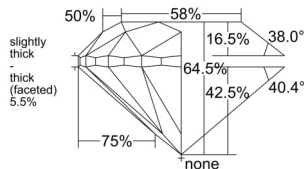

GIA®

FACSIMILE

GIA REPORT 2546918718

Verify this report at GIA.edu

GIA NATURAL DIAMOND DOSSIER®

March 30, 2026
GIA Report Number 2546918718
Shape and Cutting Style ..... Round Brilliant
Measurements ..... 5.96 - 6.02 x 3.86 mm

GRADING RESULTS

Carat Weight ..... 0.90 carat
Color Grade ..... G
Clarity Grade VS1
Cut Grade ..... Very Good

ADDITIONAL GRADING INFORMATION

Polish ..... Excellent
Symmetry ..... Very Good
Fluorescence ..... None
Clarity Characteristics ..... Cloud, Indented Natural
Inscription(s): GIA 2546918718

PROPORTIONS

Profile to actual proportions