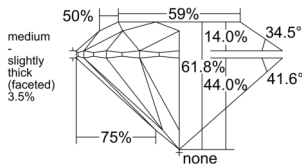

GIA®

FACSIMILE

GIA NATURAL DIAMOND DOSSIER®

March 30, 2026
GIA Report Number 2546918939
Shape and Cutting Style ..... Round Brilliant
Measurements ..... 4.67 - 4.70 x 2.90 mm

GRADING RESULTS

Carat Weight ..... 0.39 carat
Color Grade ..... G
Clarity Grade S11
Cut Grade ..... Excellent

ADDITIONAL GRADING INFORMATION

Polish ..... Excellent
Symmetry ..... Excellent
Fluorescence ..... Faint
Clarity Characteristics ..... Crystal
Inscription(s): GIA 2546918939

GIA REPORT 2546918939

Verify this report at GIA.edu

PROPORTIONS

Profile to actual proportions