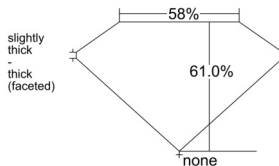

GIA®

FACSIMILE

GIA REPORT 2546920448

Verify this report at GIA.edu

GIA NATURAL DIAMOND DOSSIER®

April 01, 2026
GIA Report Number 2546920448
Shape and Cutting Style ..... Heart Brilliant
Measurements ..... 5.33 x 6.19 x 3.78 mm

GRADING RESULTS

Carat Weight ..... 0.73 carat
Color Grade ..... F
Clarity Grade ..... Internally Flawless

ADDITIONAL GRADING INFORMATION

Polish ..... Excellent
Symmetry ..... Excellent
Fluorescence ..... None
Clarity Characteristics ..... Minor Details of Polish
Inscription(s): GIA 2546920448

PROPORTIONS

Profile not to actual proportions

GRADING SCALES

GIA COLOR SCALE		GIA CLARITY SCALE	
COLORLESS	D	VERY VERY SLIGHTLY INCLUDED	FLAWLESS
	E		INTERNALLY FLAWLESS
	F		VVS₁
	G		VVS₂
	H		VS₁
	I		VS₂
	J		SI₁
	K		SI₂
	L		I₁
	M		I₂
NEAR COLORLESS	N	SLIGHTLY INCLUDED	I₃
	O		
	P		
	Q		
FAINT	R		
	S		
	T		
	U		
VERT LIGHT	V		
	W		
	X		
	Y		
LIGHT	Z