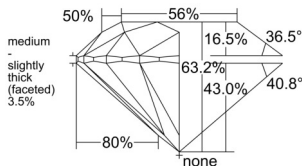

GIA®

FACSIMILE

GIA REPORT 2546924059

Verify this report at GIA.edu

GIA NATURAL DIAMOND DOSSIER®

April 01, 2026
GIA Report Number 2546924059
Shape and Cutting Style ..... Round Brilliant
Measurements ..... 5.86 - 5.91 x 3.72 mm

GRADING RESULTS

Carat Weight ..... 0.80 carat
Color Grade ..... G
Clarity Grade VS1
Cut Grade ..... Excellent

ADDITIONAL GRADING INFORMATION

Polish ..... Excellent
Symmetry ..... Excellent
Fluorescence ..... None
Clarity Characteristics..... Crystal, Needle, Cloud, Pinpoint
Inspection(s): GIA 2546924059

PROPORTIONS

GRADING SCALES

GIA COLOR SCALE

COLORLESS	D
	E
	F
	G
	H
	I
	J
NEAR COLORLESS	K
	L
FAIN	M
	N
	O
	P
VERY LIGHT	Q
	R
	S
	T
	U
	V
	W
	X
	Y
LIGHT	Z

GIA CLARITY SCALE

FLAWLESS	INTERNAL FLAWLESS	
		FLAWLESS
VERY VERY SLIGHTLY INCLUDED	VVS₁	
	VVS₂	
VERY SLIGHTLY INCLUDED	VS₁	
	VS₂	
SLIGHTLY INCLUDED	SI₁	
	SI₂	
INCLUDED	I₁	
	I₂	
	I₃	

GIA CUT SCALE

EXCELLENT
VERY GOOD
GOOD
FAIR
POOR