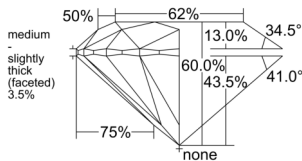

GIA®

FACSIMILE

GIA REPORT 2546957999

Verify this report at GIA.edu

GIA NATURAL DIAMOND DOSSIER®

April 02, 2026
GIA Report Number 2546957999
Shape and Cutting Style ..... Round Brilliant
Measurements ..... 4.38 - 4.40 x 2.64 mm

GRADING RESULTS

Carat Weight ..... 0.31 carat
Color Grade ..... G
Clarity Grade VS1
Cut Grade ..... Excellent

ADDITIONAL GRADING INFORMATION

Polish ..... Excellent
Symmetry ..... Excellent
Fluorescence ..... None
Clarity Characteristics ..... Cloud, Pinpoint
Inscription(s): GIA 2546957999

PROPORTIONS

Profile to actual proportions