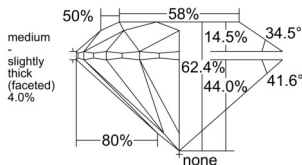

GIA®

FACSIMILE

GIA REPORT 2546965823

Verify this report at GIA.edu

GIA NATURAL DIAMOND DOSSIER®

April 24, 2026
GIA Report Number 2546965823
Shape and Cutting Style ..... Round Brilliant
Measurements ..... 4.86 - 4.89 x 3.04 mm

GRADING RESULTS

Carat Weight ..... 0.44 carat
Color Grade ..... K
Clarity Grade VS1
Cut Grade ..... Excellent

ADDITIONAL GRADING INFORMATION

Polish ..... Excellent
Symmetry ..... Excellent
Fluorescence ..... None
Clarity Characteristics ..... Cloud
Inscription(s): GIA 2546965823

PROPORTIONS

Profile to actual proportions