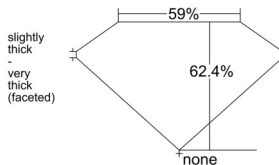

GIA®

FACSIMILE

GIA REPORT 2546975581

Verify this report at GIA.edu

GIA NATURAL DIAMOND DOSSIER®

April 08, 2026
GIA Report Number 2546975581
Shape and Cutting Style ..... Pear Brilliant
Measurements ..... 7.30 x 4.53 x 2.83 mm

GRADING RESULTS

Carat Weight ..... 0.55 carat
Color Grade ..... D
Clarity Grade VS1

ADDITIONAL GRADING INFORMATION

Polish ..... Excellent
Symmetry ..... Very Good
Fluorescence ..... Faint
Clarity Characteristics..... Crystal, Cloud, Pinpoint
Inscription(s): GIA 2546975581

PROPORTIONS

Profile not to actual proportions

GRADING SCALES

GIA COLOR SCALE		GIA CLARITY SCALE		
NEAR COLORLESS	D	VERY VERY SLIGHTLY INCLUDED	FLAWLESS	
	E		INTERNALLY FLAWLESS	
	F	VERY SLIGHTLY INCLUDED	VS₁	
	G		VS₂	
	H		VS₁	
	FAINT	I	SLIGHTLY INCLUDED	SI₁
		J		SI₂
		K	INCLUDED	I₁
		L		I₂
		M		I₃
N				
VERT LIGHT	O			
	P			
	Q			
	R			
	S			
	T			
LIGHT	U			
	V			
	W			
	X			
	Y			
	Z