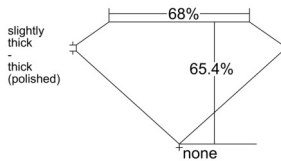

GIA®

FACSIMILE

GIA REPORT 2546978478

Verify this report at GIA.edu

GIA NATURAL DIAMOND DOSSIER®

April 06, 2026
GIA Report Number 2546978478
Shape and Cutting Style ..... Square Emerald Cut
Measurements ..... 4.51 x 4.41 x 2.89 mm

GRADING RESULTS

Carat Weight ..... 0.52 carat
Color Grade ..... F
Clarity Grade VS1

ADDITIONAL GRADING INFORMATION

Polish ..... Excellent
Symmetry ..... Very Good
Fluorescence ..... Faint
Clarity Characteristics ..... Crystal, Needle
Inscription(s): GIA 2546978478

PROPORTIONS

Profile not to actual proportions

GRADING SCALES

GIA COLOR SCALE		GIA CLARITY SCALE			
COLORLESS	D	VERY VERY SLIGHTLY INCLUDED	FLAWLESS		
	E		INTERNALLY FLAWLESS		
	F	VERY SLIGHTLY INCLUDED	VS₁		
	G		VS₂		
	H		VS₁		
	NEAR COLORLESS	I	SLIGHTLY INCLUDED	VS₂	
		J		SI₁	
		FAINT	K	INCLUDED	SI₂
			L		I₁
			M		I₂
VERY LIGHT			N	INCLUDED	I₃
			O		
			P		
	Q				
LIGHT	R				
	S				
	T				
	U				
	V				
	Z