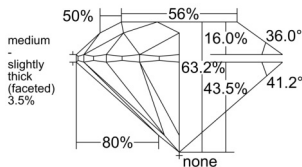

GIA®

FACSIMILE

GIA REPORT 2546979400

Verify this report at GIA.edu

GIA NATURAL DIAMOND DOSSIER®

April 07, 2026
GIA Report Number 2546979400
Shape and Cutting Style ..... Round Brilliant
Measurements ..... 5.61 - 5.66 x 3.56 mm

GRADING RESULTS

Carat Weight ..... 0.70 carat
Color Grade ..... H
Clarity Grade VS1
Cut Grade ..... Excellent

ADDITIONAL GRADING INFORMATION

Polish ..... Excellent
Symmetry ..... Excellent
Fluorescence ..... None
Clarity Characteristics ..... Cloud, Crystal, Pinpoint
Inscription(s): GIA 2546979400

PROPORTIONS

GRADING SCALES

GIA COLOR SCALE

COLORLESS	D
	E
	F
	G
	H
	I
	J
NEAR COLORLESS	K
	L
FAIN	M
	N
	O
	P
	Q
	R
	S
	T
	U
	V
	W
	X
	Y
LIGHT	Z

GIA CLARITY SCALE

FLAWLESS	INTERNAL FLAWLESS	
		FLAWLESS
VERY VERY SLIGHTLY INCLUDED	VVS₁	
	VVS₂	
VERY SLIGHTLY INCLUDED	VS₁	
	VS₂	
SLIGHTLY INCLUDED	SI₁	
	SI₂	
INCLUDED	I₁	
	I₂	
	I₃	

GIA CUT SCALE

EXCELLENT
VERY GOOD
GOOD
FAIR
POOR