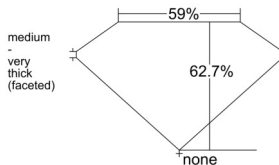

GIA®

FACSIMILE

GIA REPORT 2546984284

Verify this report at GIA.edu

GIA NATURAL DIAMOND DOSSIER®

April 08, 2026
GIA Report Number 2546984284
Shape and Cutting Style ..... Marquise Brilliant
Measurements ..... 8.20 x 4.17 x 2.61 mm

GRADING RESULTS

Carat Weight ..... 0.50 carat
Color Grade ..... D
Clarity Grade VS2

ADDITIONAL GRADING INFORMATION

Polish ..... Excellent
Symmetry ..... Excellent
Fluorescence ..... None
Clarity Characteristics ..... Crystal
Inscription(s): GIA 2546984284

PROPORTIONS

Profile not to actual proportions

GRADING SCALES

GIA COLOR SCALE		GIA CLARITY SCALE			
COLORLESS	D	VERY VERY SLIGHTLY INCLUDED	FLAWLESS		
	E		INTERNALLY FLAWLESS		
	F	VERY SLIGHTLY INCLUDED	VVS₁		
	G		VVS₂		
	H		VS₁		
	NEAR COLORLESS	I	SLIGHTLY INCLUDED	VS₂	
		J		SI₁	
		FAINT	K	INCLUDED	SI₂
			L		I₁
			M		I₂
VERT LIGHT	N	LIGHT	I₃		
	O				
	P				
	Q				
	R