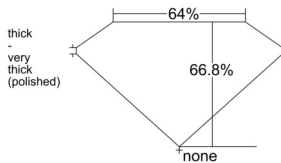

GIA®

FACSIMILE

GIA REPORT 2546992743

Verify this report at GIA.edu

GIA NATURAL DIAMOND DOSSIER®

April 09, 2026
GIA Report Number 2546992743
Shape and Cutting Style ..... Square Emerald Cut
Measurements ..... 4.90 x 4.80 x 3.20 mm

GRADING RESULTS

Carat Weight ..... 0.70 carat
Color Grade ..... G
Clarity Grade VS2

ADDITIONAL GRADING INFORMATION

Polish ..... Excellent
Symmetry ..... Good
Fluorescence ..... None
Clarity Characteristics ..... Cloud, Feather, Crystal
Inscription(s): GIA 2546992743

PROPORTIONS

Profile not to actual proportions

GRADING SCALES

GIA COLOR SCALE		GIA CLARITY SCALE	
COLORLESS	D	VERY VERY SLIGHTLY INCLUDED	FLAWLESS
	E		INTERNALLY FLAWLESS
	F		VVS₁
	G		VVS₂
	H		VS₁
	I		VS₂
	J		SI₁
	K		SI₂
	L		I₁
	M		I₂
NEAR COLORLESS	N	SLIGHTLY INCLUDED	I₃
	O		
	P		
	Q		
FAINT	R		
	S		
	T		
	U		
VERT LIGHT	V		
	W		
	X		
	Y		
LIGHT	Z