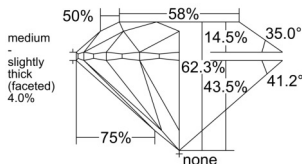

GIA®

FACSIMILE

GIA REPORT 2546996551

Verify this report at GIA.edu

GIA NATURAL DIAMOND DOSSIER®

April 09, 2026
GIA Report Number 2546996551
Shape and Cutting Style ..... Round Brilliant
Measurements ..... 4.27 - 4.30 x 2.67 mm

GRADING RESULTS

Carat Weight ..... 0.30 carat
Color Grade ..... J
Clarity Grade VS1
Cut Grade ..... Excellent

ADDITIONAL GRADING INFORMATION

Polish ..... Excellent
Symmetry ..... Excellent
Fluorescence ..... None
Clarity Characteristics ..... Cloud, Pinpoint
Inscription(s): GIA 2546996551

PROPORTIONS

Profile to actual proportions