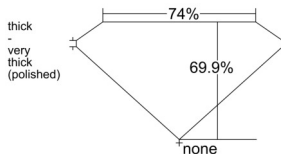

GIA®

FACSIMILE

GIA REPORT 2547029658

Verify this report at GIA.edu

GIA NATURAL DIAMOND DOSSIER®

November 18, 2025
GIA Report Number 2547029658
Shape and Cutting Style ..... Square Modified Brilliant
Measurements ..... 4.69 x 4.65 x 3.25 mm

GRADING RESULTS

Carat Weight ..... 0.60 carat
Color Grade ..... G
Clarity Grade VS1

ADDITIONAL GRADING INFORMATION

Polish ..... Excellent
Symmetry ..... Excellent
Fluorescence ..... None
Clarity Characteristics ..... Cloud, Feather, Needle
Inscription(s): GIA 2547029658

PROPORTIONS

Profile not to actual proportions

GRADING SCALES

GIA COLOR SCALE		GIA CLARITY SCALE			
COLORLESS	D	VERY VERY SLIGHTLY INCLUDED	FLAWLESS		
	E		INTERNALLY FLAWLESS		
	F		VVS₁		
	NEAR COLORLESS	G	VERY SLIGHTLY INCLUDED	VVS₂	
		H		VS₁	
		FAINT	I	SLIGHTLY INCLUDED	VS₂
			J		SI₁
			K		SI₂
	LIGHT	L	INCLUDED	I₁	
		M		I₂	
N		I₃			
O					
P					
Q					
R